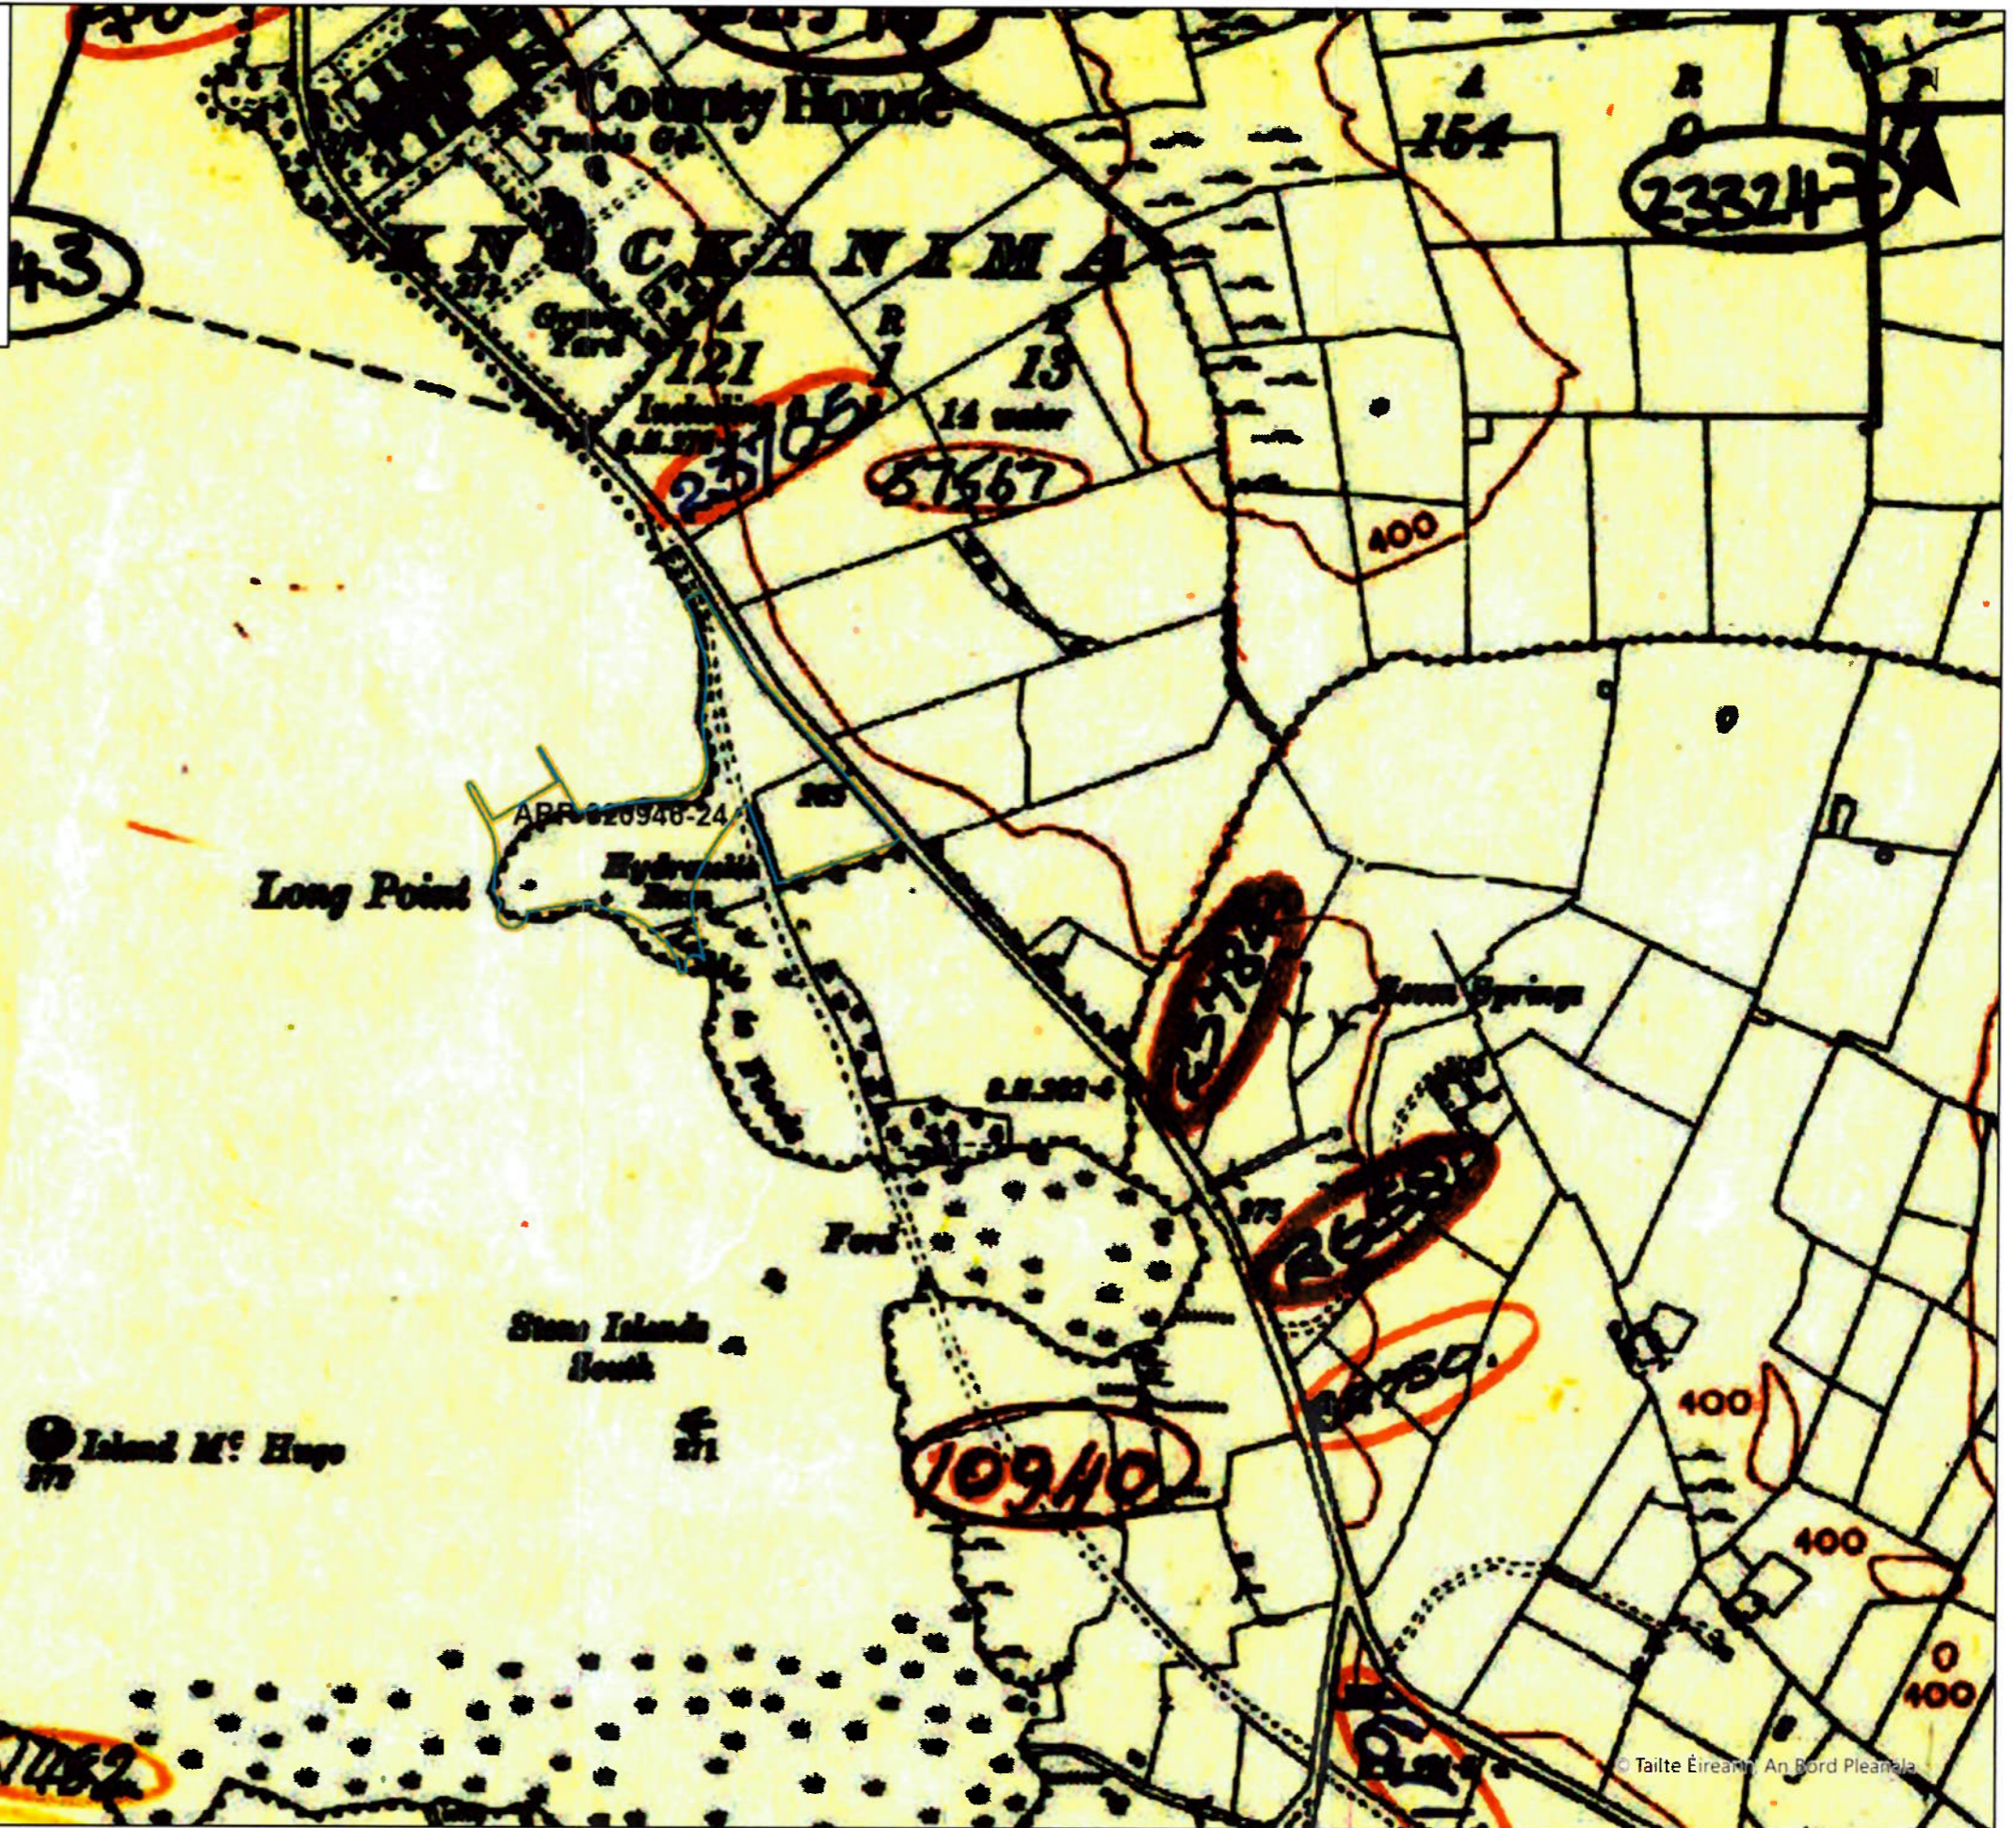

 Decided Case

 Live Case

© Tailte Éireann, An Bord Pleanála

An Bord Pleanála

ABP: 320946-24

Legend

Case received on or after 23 Oct 2017	ABP History
Planning Cases	Maps 6inch
Polygons	RGB
Decided Case	Red: Band_1
Live Case	Green: Band_2
	Blue: Band_3